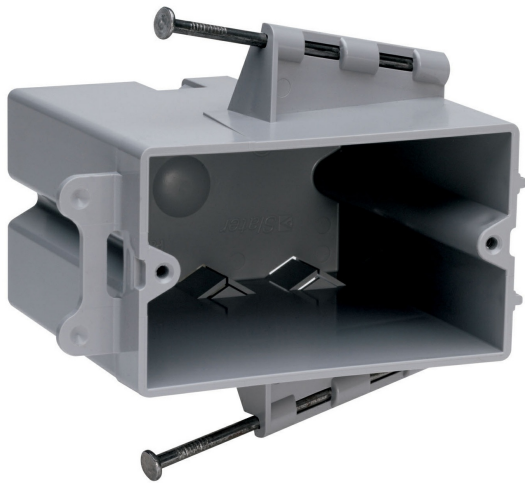

Pass and Seymour
Switch and Outlet Box
Part No. PH122R

Single-Gang, Switch and Outlet Box, Horizontal,captive Mounting Nails on Each End. 100 pack.

Features & Benefits

Durable, impact-resistant thermoplastic box.

Easy installation, rectangular cutout.

Innovative extras that cut installation time.

Specifications

General Info

| | | | |
|-----------------------|-------------------------|---------------------|------------------------|
| Product Line | Pass & Seymour | Color | Gray |
| UPC Number | 785007042351 | Country Of Origin | United States |
| Material | Thermoplastic | Features | Deep, Steel Stud Mount |
| Installation Location | Wall | Number of Knockouts | 4 |
| Application Sector | Commercial, Residential | Standard | Residential/Commercial |
| Warranty Type | 1-Year Limited Warranty | Type | Outlet Box |

Dimensions

| | | | |
|-------------------|------------|-------------------|----------|
| Product Width US | 2.25 in | Product Weight US | 0.26 lb |
| Product Volume US | 22.0 cu in | Product Depth US | 3.875 in |
| Product Height US | 3.75 in | Product Length US | 3.75 in |