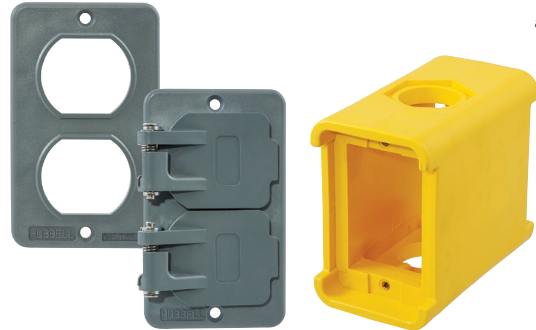

Portable Outlet Boxes and Covers for Boxes and Panels

Features and Benefits

The thermoplastic elastomer material of the Portable Outlet Box provides a strong housing with enough capacity for multiple devices to fit, with cord feed through options available. The impact resistant PBT covers add to the durability of the box and the devices inside. There are several cord connectors available ranging from standard to deluxe, providing unmatched strain relief. The covers provide a UL Type 3R weather resistant seal suitable for wet and damp locations. Portable Outlet Boxes are available as pre-assembled or can be configured as needed.

IP44
SUITABILITY

Box Suitable for Wet and Damp Locations

Housing Design

- Fully thermoplastic elastomer housing exceeds UL crush requirements
- Wiring room large enough to accommodate the broadest range of device requirements in one size box
- Extended wall protects lift covers from impact damage
- Brass inserts for maximum strength

Covers

- Impact resistant PBT material
- UL Type 3R seal on a panel or on a portable outlet box
- Stainless steel hinge and spring

Pre-Assembled Portable Outlet Boxes (with Cord Connector Installed)

	Description	Cord Range Inches (mm)	Catalog Number
Boxes	Portable outlet box, deep, yellow.	.38"-.50" (9.7-12.7)	HBL3099
	Portable outlet box, deep, feed thru, yellow.	.38"-.50" (9.7-12.7)	HBL3090F
	Portable outlet box, deep, yellow with (2) duplex plates.	.38"-.50" (9.7-12.7)	HBL3000