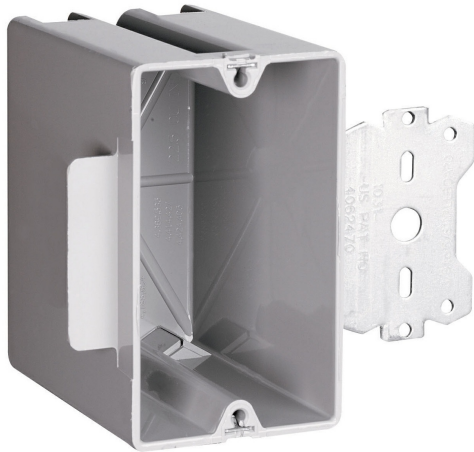

Pass and Seymour
Deep Wood and Steel Stud Bracket Box with Quick/Click
Part No. S122S50

Single-Gang, Deep Bracket Box for Wood and Steel Studs with Quick/Click Entries. 3/8-inch offset for wood and steel stud mounting. For use with 3/8-inch to 5/8-inch wallboard. 100 pack.

Features & Benefits

Quick/Click feature offers fast and dependable installation of devices (single, two, Unique offset tab assures proper alignment three, and four gang) to wall face.

Available with 3/8 inch offsets.

Can be used for steel or wooden studs.

Can be installed on steel studs with most standard crimping tools in addition to CT1 Crimping Tool.

Molded of high-impact thermoplastic.

Specifications

General Info

Product Line	Pass & Seymour	Color	Gray
UPC Number	785007651775	Country Of Origin	United States
Material	Thermoplastic	Features	Deep, Quick Entry, Steel Stud Mount
Installation Location	Wall	Number of Knockouts	4
Application Sector	Commercial, Residential	Standard	UL listed
Warranty Type	1-Year Limited Warranty	Type	Outlet Box

Dimensions

Product Width US	2.25 in	Product Weight US	0.283 lb
Product Volume US	22.5 cu in	Product Depth US	3.375 in

Product Height US	3.75 in	Product Length US	3.75 in
-------------------	---------	-------------------	---------