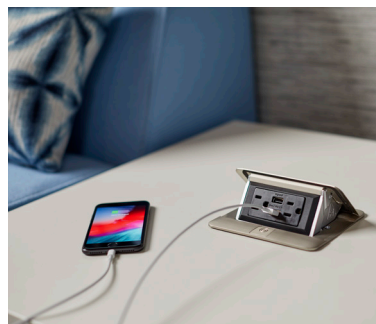

deQuorum Flip-Up Table Boxes

Give them ready access to power and more, directly on the work surfaces and countertops they need to use. Specially designed for areas prone to spills, there's no power solution better for business centers, meeting rooms or even guest room desks.