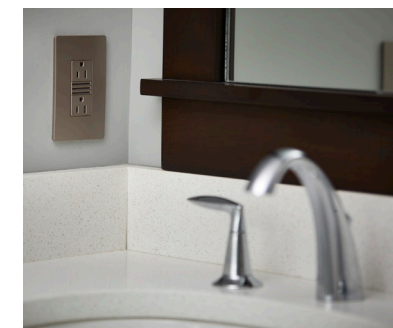

adorne® Wave Switch
Germ-free, worry-free. Opt for touchless control with this switch that turns lights on or off with a simple wave.