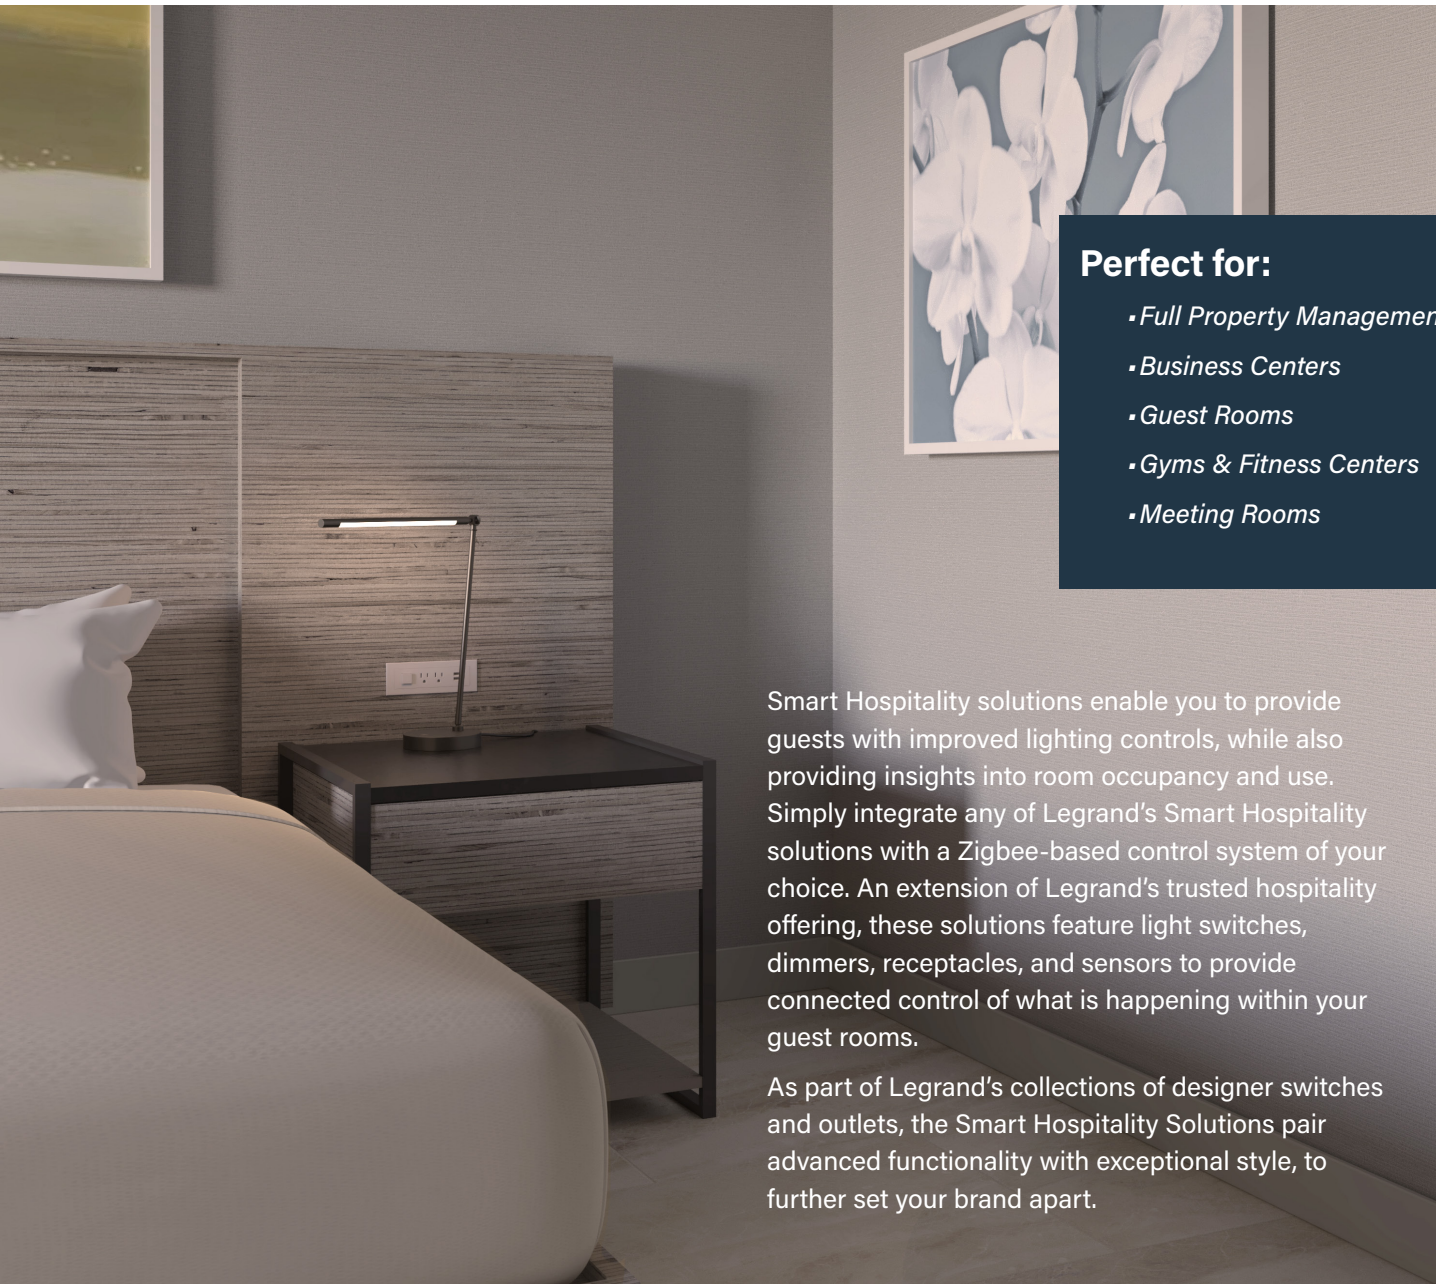

SMART HOSPITALITY SOLUTIONS;

Elevate every experience.

Perfect for:

- Full Property Management
- Business Centers
- Guest Rooms
- Gyms & Fitness Centers
- Meeting Rooms

Smart Hospitality solutions enable you to provide guests with improved lighting controls, while also providing insights into room occupancy and use. Simply integrate any of Legrand's Smart Hospitality solutions with a Zigbee-based control system of your choice. An extension of Legrand's trusted hospitality offering, these solutions feature light switches, dimmers, receptacles, and sensors to provide connected control of what is happening within your guest rooms.

As part of Legrand's collections of designer switches and outlets, the Smart Hospitality Solutions pair advanced functionality with exceptional style, to further set your brand apart.

SCALABILITY

Simply start with just a switch or dimmer that integrates with existing management systems or build a complete smart solution to fit your property's needs.