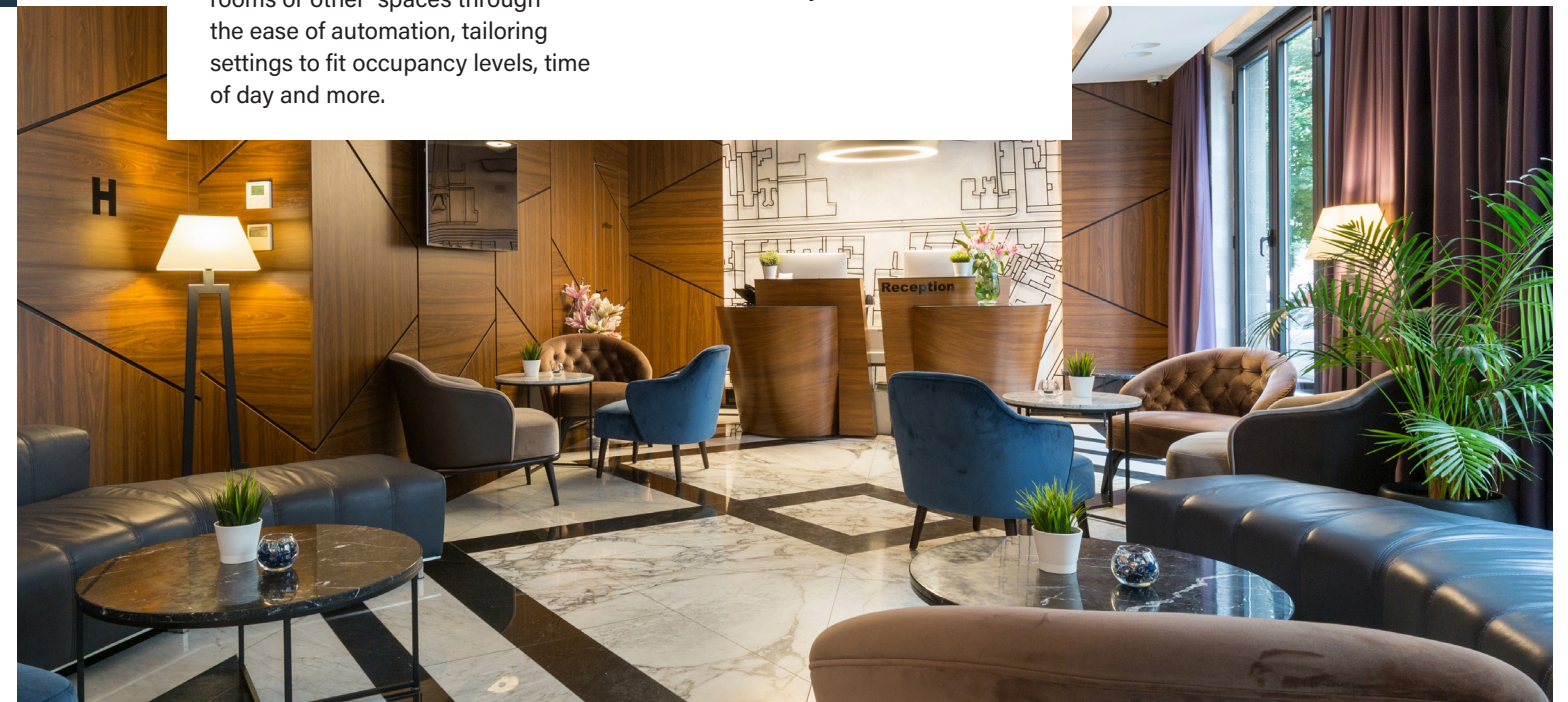

SAFETY

Keep an eye on your whole property at once, with automated condition monitoring that notifies you the moment something needs your attention.