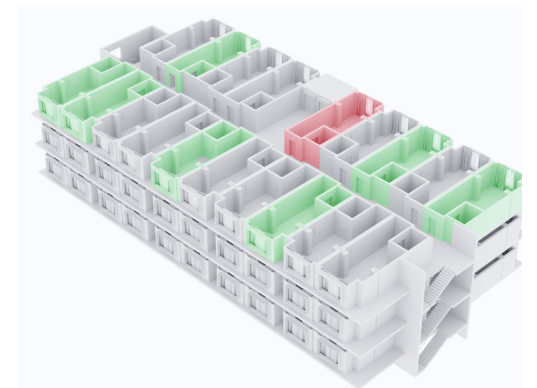

SAFETY

Keep an eye on your whole property at once, with automated condition monitoring that notifies you the moment something needs your attention.