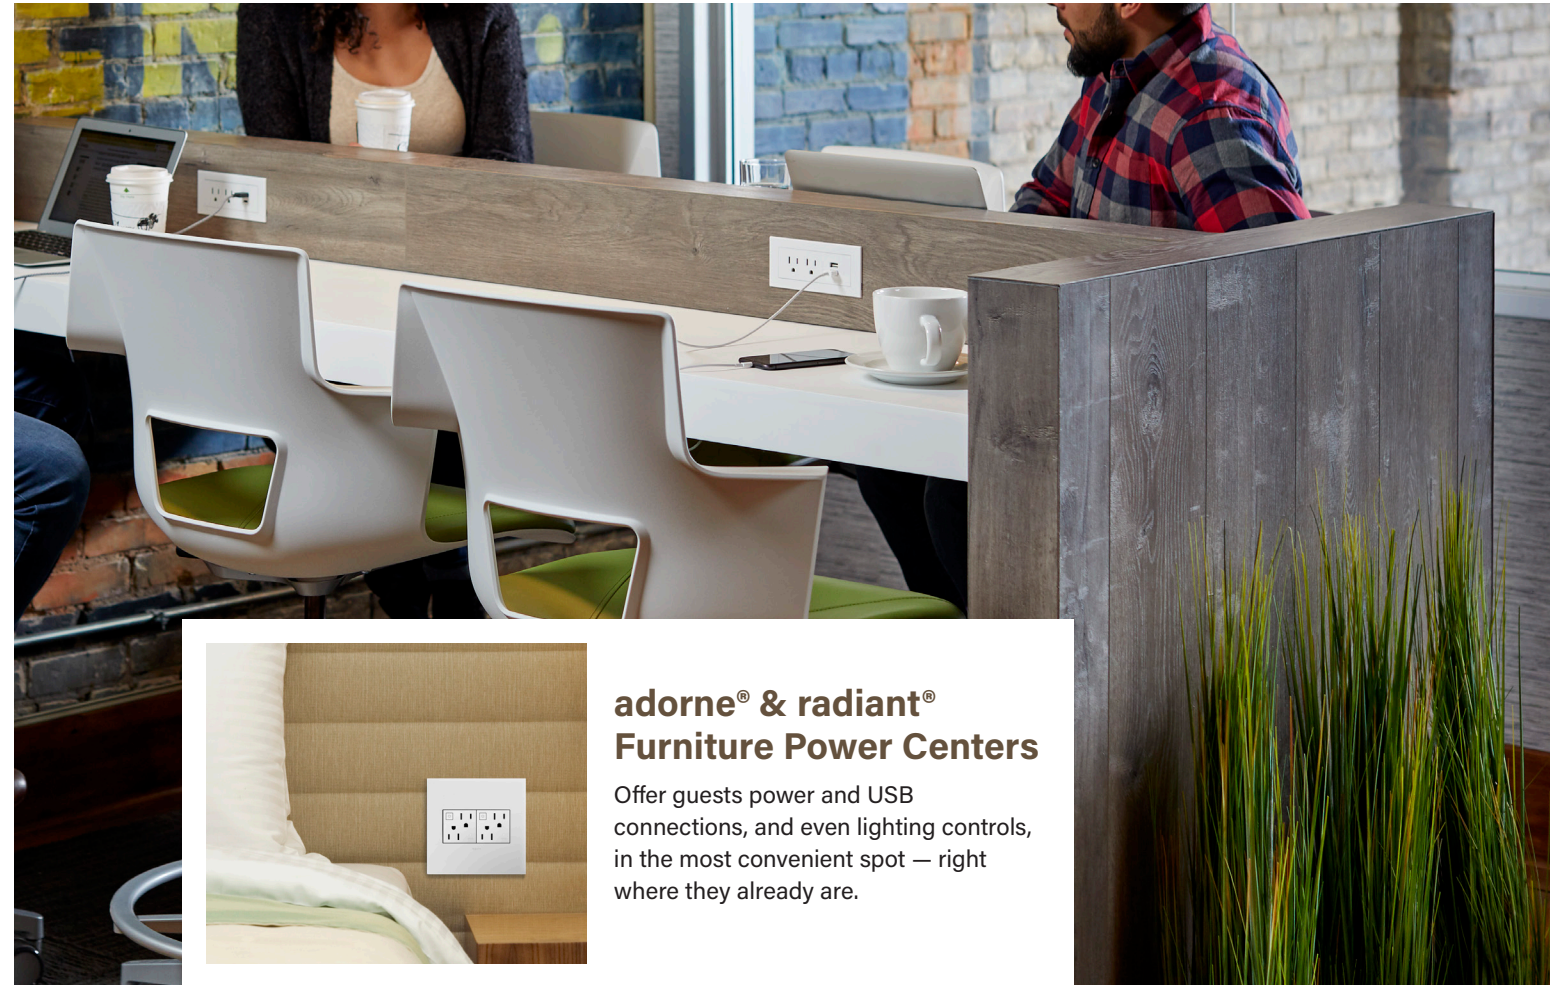

dash™ Configurable Furniture Power Centers

Go for custom-fit convenience that's tailored to your space with furniture power from our dash™ series of configurable solutions. Select from individual cubes for power, charging, data and switching to assemble the solution that's the perfect size, combination and arrangement for your needs. Desktop and power tower versions also available.