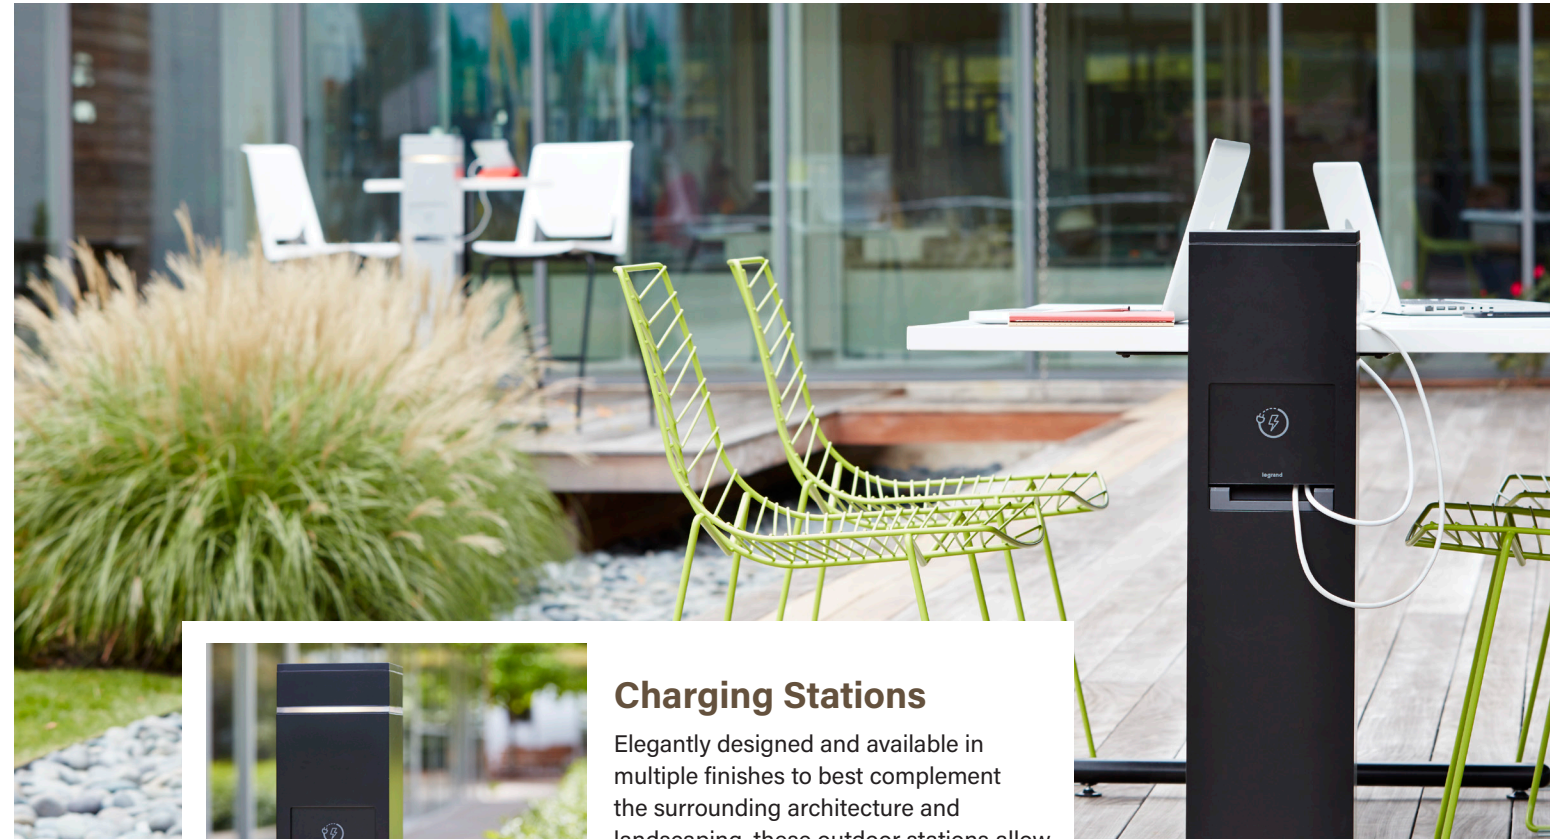

OUTDOOR POWER & CHARGING:

Let guests recharge wherever they go.

Outdoor spaces can be a blissful extension of your property. Ensure guests can enjoy them properly, while also staying connected to the broader world, with Legrand's outdoor product portfolio of power and charging solutions.

Perfect for:

- Gardens
- Outdoor Event Spaces
- Pools
- Restraunt Patios & Outdoor Dining Areas

Charging Stations

Elegantly designed and available in multiple finishes to best complement the surrounding architecture and landscaping, these outdoor stations allow guests to charge their devices whenever and wherever there is a need. The stations also feature built-in LED lights for additional safety and convenience in outdoor spaces after dark.

Outdoor Rooftop Box

Provide power access anywhere on a rooftop surface, perfect for outdoor events or furniture needing access to power and eliminate the need for extension cords along the decking surface - providing greater flexibility in power distribution on rooftops.