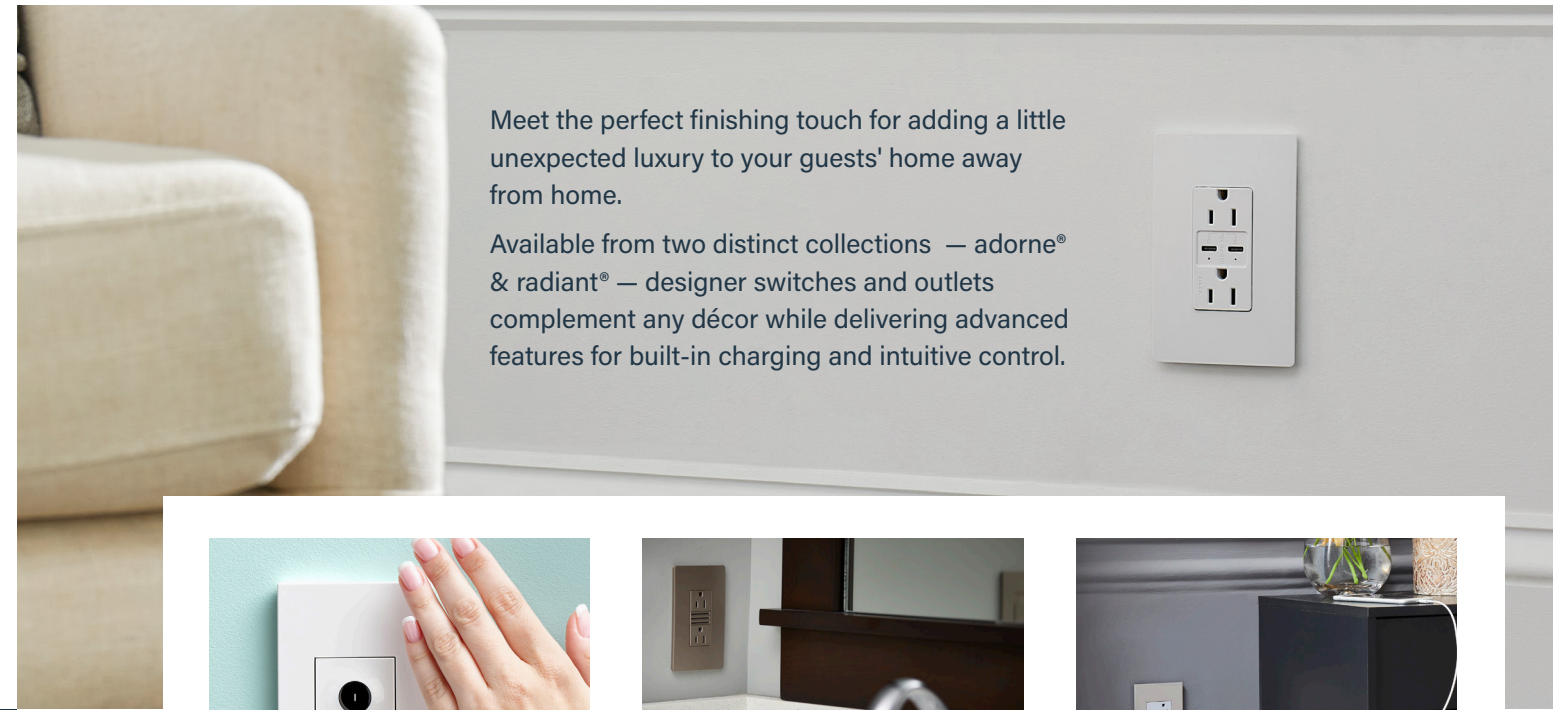

Meet the perfect finishing touch for adding a little unexpected luxury to your guests' home away from home.

Available from two distinct collections — adorne® & radiant® — designer switches and outlets complement any décor while delivering advanced features for built-in charging and intuitive control.