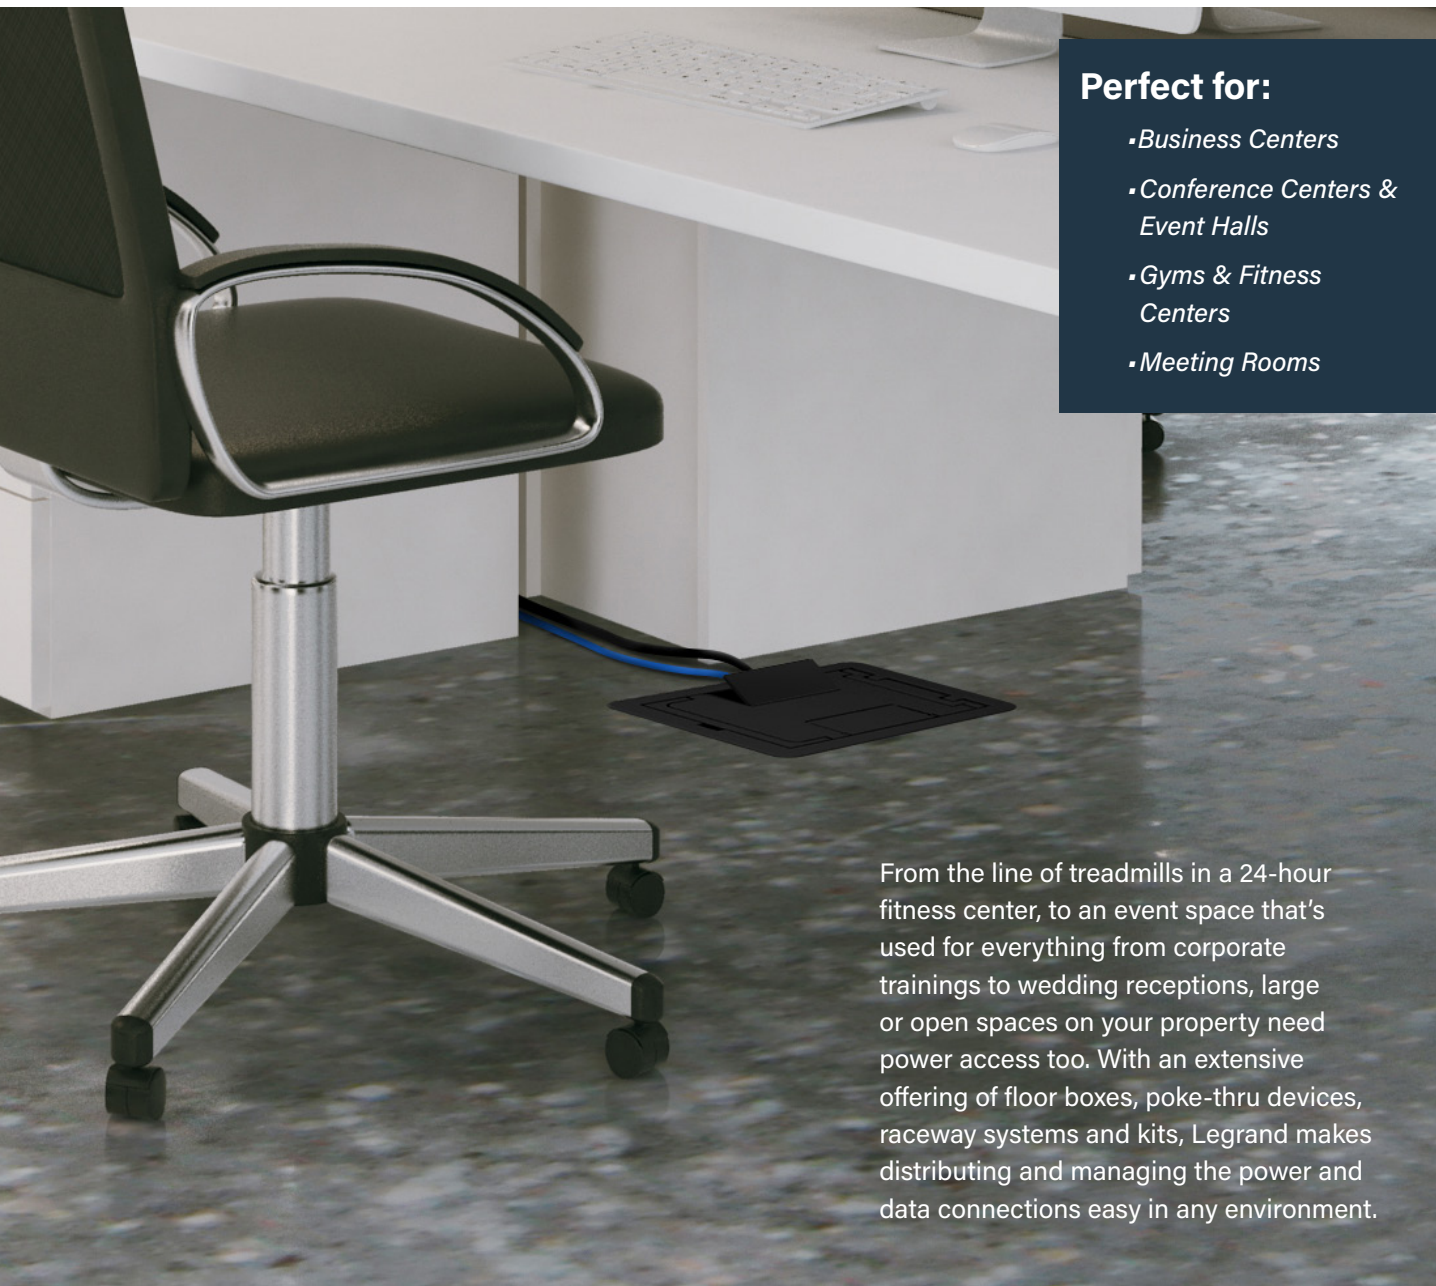

FLOOR BOXES, RACEWAYS & MORE;

Put power wherever it's needed.

Perfect for:

- *Business Centers*
- *Conference Centers & Event Halls*
- *Gyms & Fitness Centers*
- *Meeting Rooms*

From the line of treadmills in a 24-hour fitness center, to an event space that's used for everything from corporate trainings to wedding receptions, large or open spaces on your property need power access too. With an extensive offering of floor boxes, poke-thru devices, raceway systems and kits, Legrand makes distributing and managing the power and data connections easy in any environment.

Wiremold® Floor Boxes

Customize areas like meeting and event spaces by bringing power, communications and AV connections up through the floor to better suit your needs. Covers in resilient and verstaile finishes ensure longevity and performance, while blending in with existing flooring.