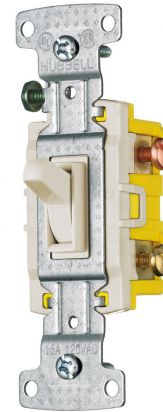

TradeSelect, Switches and Lighting Controls, Residential Grade, Toggle Switches, Three Way, 15A 120V AC, Light Almond

By Hubbell Wiring Device-Kellems
Catalog # [RS315LA](#)

TradeSelect, Switches and Lighting Controls, Residential Grade, Toggle Switches, Three Way, 15A 120V AC, Light Almond

Features

- Hi-visibility yellow base for easy installation
- Elongated strap for easier wall box mounting
- Tough thermoplastic with ultrasonically welded cover and base

Specifications

Industry Standard(s)	<ul style="list-style-type: none">• CSA Certified• UL Listed E3896
EU RoHS Indicator	Yes

General

Specifications

- Base and Cover - Tough Thermoplastic
 - Termination - Side Wire
- 883778119361

UPC

Logistics

Carton Quantity 10

Product Assets

[Catalog \[English\]](#)
[Catalog Page \[English\]](#)
[Catalog Page \[English\]](#)