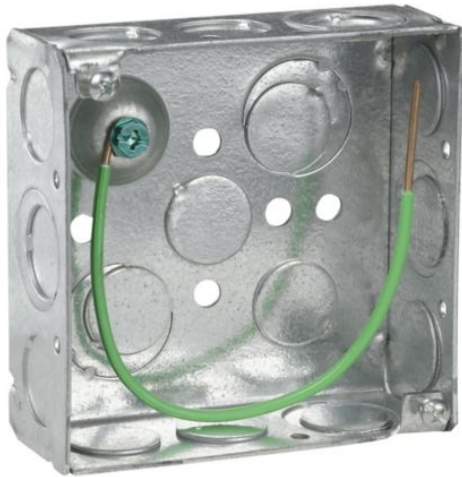

## Eaton TP404PF

Eaton Crouse-Hinds series Square Outlet Box, (2) 1/2", (2) 1/2", (1) 3/4" E, 4", Conduit (no clamps), Welded, 1-1/2", Steel, (8) 1/2", (4) 1/2", (1) 3/4" E, Includes ground screw with pigtail lead, 22.0 cubic inch capacity

### General specifications

<b>PRODUCT NAME</b>	Eaton Crouse-Hinds series square outlet box
<b>CATALOG NUMBER</b>	TP404PF
<b>UPC</b>	786189000276
<b>PRODUCT LENGTH/DEPTH</b>	4 in
<b>PRODUCT HEIGHT</b>	1.5 in
<b>PRODUCT WIDTH</b>	4 in
<b>PRODUCT WEIGHT</b>	0.74 lb
<b>PRODUCT TYPE</b>	Square outlet box

## Product specifications

<b>BOX SIZE</b>	4"
<b>CAPACITY</b>	22 cubic in
<b>DEPTH</b>	1-1/2"
<b>CONDUIT/CABLE</b>	Conduit (no clamps)
<b>CONSTRUCTION</b>	Welded
<b>SIDE KNOCKOUTS</b>	(8) 1/2 in, (4) 1/2 in, (1) 3/4 in E
<b>BOTTOM KNOCKOUTS</b>	(2) 1/2 in, (2) 1/2 in, (1) 3/4 in E
<b>MATERIAL</b>	Steel
<b>SPECIAL FEATURES</b>	Includes ground screw with pigtail lead