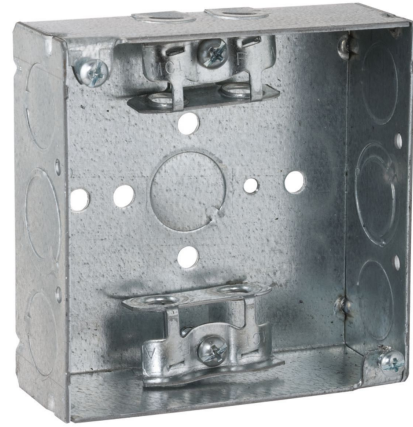

4 in. Square Box, Welded, 1-1/2 in. Deep with AC/MC/Flex Clamps, Five 1/2 in. KO's and Two TKO's

By RACO
Catalog # 213

4 in. Square Box, Welded, 1-1/2 in. Deep with AC/MC/Flex Clamps, Five 1/2 in. KO's and Two TKO's

Features

- Use with AC/MC or flexible cable
- Combination screw heads allow quick installation
- Welded construction
- Five 1/2 in. knockouts, 2 TKO knockouts, and 4 cable pryouts
- UL Listed
- 21.0 cu. in. capacity

Specifications

Certified Listed	UL Listed
Buy American Compliant	No
EU RoHS Indicator	Contact Manufacturer

Configuration

Knockouts	<ul style="list-style-type: none">• 1/2 in• 1/2 - 3/4 in Combination (TKO)
Bracket Type	No Bracket

Dimensions

Cubic Capacity	21.0 cu.in
Depth	1.5 in
Size	4 in
Actual Depth	1.563 in

Raised Ground	No
Width	4 in
Weight	0.777 lb.
Height	4 in

General

Wiring System	Armored Cable/Metal Clad/MCI-A/Flex
Type	Box
Fire Resistance	Yes
Material	Steel
Drawn or Welded	Welded
UPC	050169902134