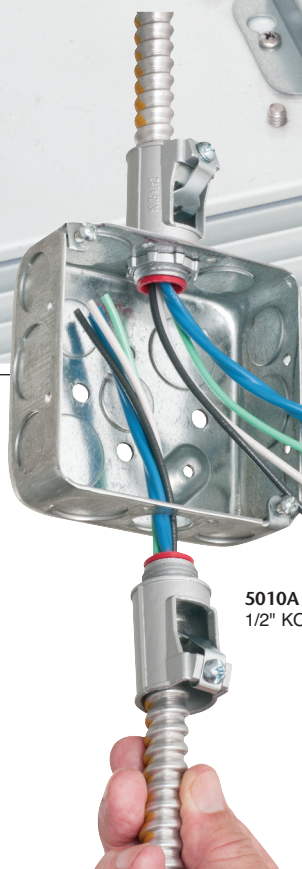

SNAP²IT[®] MC Cable Connectors

with Locknut • Easy Snap-in Cable Insertion • NO TOOLS!

1/2" KO
3838A
installed in
light fixture
with locknut

Easy, snap
onto cable
installation

Threaded
side

Snap on
side

4040A
1/2" KO

Snaps
onto cable
**SAVES 12
SECONDS
per connector**

Ideal
for MC-PCS
conduit

5010A
1/2" KO

38A

40A

3838A

4040A

505010A

Locknut
attachment
in box

Arlington's SNAP²IT[®] fittings with locknuts deliver a fast, safe installation.

Fitting-on-cable installation is easy, and requires NO TOOLS! Just snap the fitting onto cable and twist clockwise. Tangs inside the fitting hold the cable secure.

3838A
1/2" KO

With this series the assembly installs into the knockout with a LOCKNUT.

The red tinting in the 40A, 4010A and 4040A indicates our 'OPEN TANG' design, meaning more room inside the fitting for easy insertion of wires.