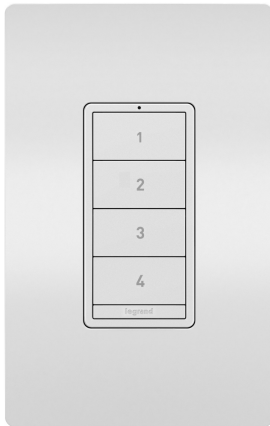

radiant Collection
radiant® Wireless Smart Scene Controller with Netatmo, White
Part No. WNRCB40WH

Smart Lighting lets you set the exact lighting you need, from anywhere, adding safety and convenience to your home. And delivering it all with unprecedented range and reliability, radiant Registered with Netatmo leverages leading Netatmo technology to provide an ideal solution for larger homes with many smart products. Start with the Smart Gateway to establish a robust and dedicated mesh network, then add smart switches, dimmers and outlets to build a solution that perfectly fits a home's unique space and needs. Use this battery-operated smart scene switch to control up to four full lighting scenes with one touch. Add to any wall, no wires or tools needed, then create your scenes easily within the app. A great addition for living rooms, dens and more, the switch makes it simple to quickly set the perfect lighting for a movie or game night. Made exclusively for use with screwless Wall Plates from the radiant Registered Collection, sold separately.

Features & Benefits

Smart Gateway REQUIRED

Enjoy one-touch control of four lighting scenes (not including Home/Away and Wake/Sleep). Easily create and manage scenes from your smartphone or tablet using the Legrand Home + Control app