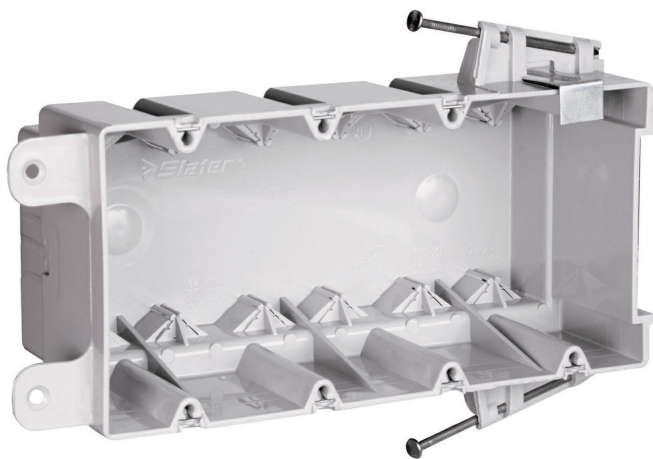

## Pass and Seymour Switch and Outlet Box

Part No. S468RAC

Four Gang Switch and Outlet Box. Captive Mounting Nails on Each End with Quick/Click Entries. Rear Stabilizing bar virtually eliminates inward movement. Six Auto/Clamps each end. 25 Pack.

### Features & Benefits

Quick/Click feature secures devices quickly and easily.

Does not strip when over-torqued.

6: Auto/Clamps on each end eliminate the need for separate cable clamps.

Easy installation, rectangular cutout.

Durable, impact-resistant thermoplastic box.

Innovative extras that cut installation time.

#### General Info

Product Line	Pass & Seymour	Color	Gray
UPC Number	785007652772	Country Of Origin	United States
Material	Thermoplastic	Features	Auto Clamps, Quick Entry
Installation Location	Wall	Number of Knockouts	12
Application Sector	Commercial, Residential	Standard	UL Listed
Warranty Type	1-Year Limited Warranty	Type	Outlet Box