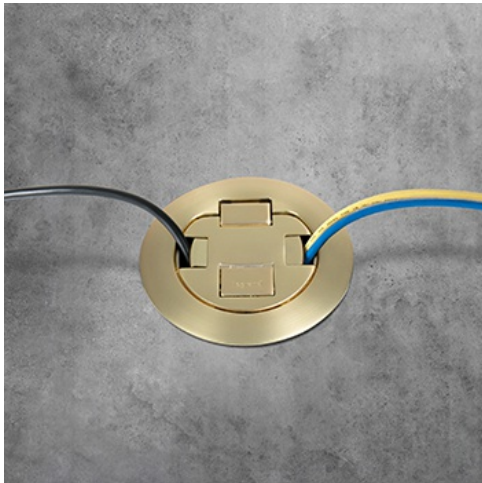

Wiremold
4IN UNWIRED PT ASSEMBLY SB
Part No. 4ATCSB

Designed for retrofit and new construction, Evolution Series 4" Poke-Thru devices provide convenient access to power, communications, and audio/video services recessed below floor level - providing maximum device protection. Two gangs of capacity allow you to configure services for the needs of your space. Evolution Series 4" Poke-Thru devices are the perfect fit for kiosks, training rooms, classrooms, healthcare facilities or commercial buildings with open-space architecture.

Features & Benefits

All Evolution Series Poke-Thru Devices, like every Wiremold Poke-Thru Device, meet and exceed UL scrub water exclusion requirements for tile, carpet, and wood covered floors.

Specifications

General Info

Product Line	Wiremold	UPC Number	786564102830
Country Of Origin	United States	Material	Aluminum
Construction	Assembled	Features	Recessed
Cover Style	Surface	Number of Knockouts	3
Application Sector	Commercial, Education, Healthcare, Hospitality	Standard	UL Fire Classified, cULus, NEC
Warranty Type	1-Year from Installation or 2-Years from Day of Sale	Type	Poke-Thru

Dimensions

Product Width US	5.5 in	Product Weight US	5.75 lb
Product Height US	18.563 in	Product Length US	5.5 in
Cubic Capacity	1429.31 in ³	Core Hole Size	4 in

Knockout Size	1-1/2 in, 3/4 in
---------------	------------------