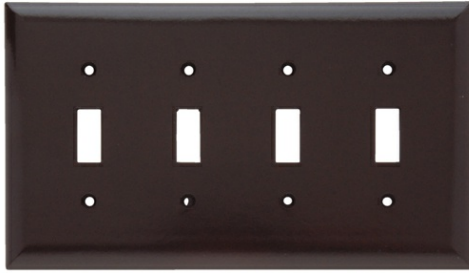

Smooth Wall Plate Junior-Jumbo 4-Gang Toggle

Features & Benefits

Molded of non-combustible mar-proof material.

Available in 'SP' series in Standard, Junior-Jumbo, and Jumbo sizes.

Seven standard colors available -- Ivory, White, Brown, Gray, Black, Red, and Light Almond.

Individually wrapped with color-matching screws.

Resistant to discoloration, grease, oil, solvent, and moisture.

Nominal thickness, .070 inch.

For covering patents, see www.legrand.us/patents.

Specifications

General Info

Product Line	Pass & Seymour	Color	Brown
Finish	Matte	UPC Number	785007684001
Country Of Origin	Mexico	Material	Thermoset Plastic
Construction	Plastic	Wall Plate Size	Junior-Jumbo
Wall Plate Type	Toggle Switch	Application Sector	Commercial, Residential
Standard	CSA, UL514	Warranty Type	1-Year Limited Warranty
Type	Wall Plate		