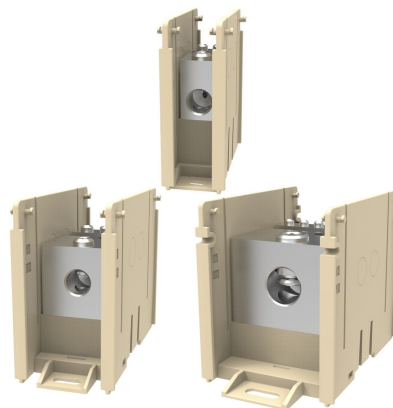

BDBLCS6V3, 3-Pole Flex Rated Power Distribution Block

By Burndy

Catalog # [BDBLCS6V3](#)

Distribution block, Three pole Open Style 4 AWG-500 Kcmil (Run), Tap 4 AWG-500 Kcmil (Tap)

Features

- AL9CU dual rated for use with copper and aluminum conductors
- Range taking designs accommodate wire sizes up to 535 DLO and can support 1 or 2 run conductors and up to 12 taps for secondary circuits
- Allow for panel mounting, medium and large sizes also allow for DIN rail mounting
- Finger-Safe style are provided with translucent polycarbonate top covers and end plates permitting easy visual inspection, provide IEC 605219 IP-20 Rating
- Base and side barriers of glass-reinforced nylon 6/6 for extra durability and excellent insulating properties
- UL94 flammability rating of VO

Application

VERSI-POLE Power Distribution Blocks are designed to provide modular solutions to power distribution applications.

Specifications

Buy American Compliant	Contact Manufacturer
Certification - cULus	Yes
EU RoHS Indicator	Yes
Standards - RoHS Compliance Status	CM
Certification - CSA Approved	No
Buy America(n) Qualified	Contact Manufacturer

Configuration

Connector Type	Power Distribution Block
Number Of Poles	3

Current

Rating - Minimum Voltage	600
Amperage Rating	760 A
Voltage - Maximum	600 V

Dimensions

Dimension - L Length Overall mm	231
Dimension - Height inch	4.15
Dimension - Height mm	0 mm
Dimension - Length Overall inch	9.09