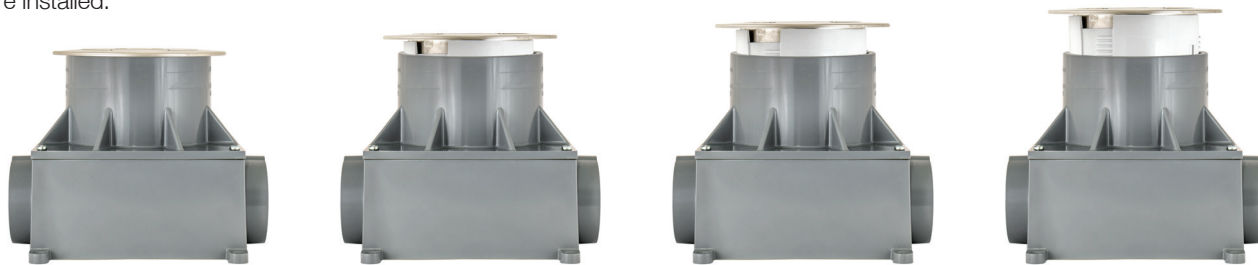

SystemOne Fully Adjustable 4 inch Recessed Floor Boxes and Covers, for Use In Concrete Floors

Style			Cast Iron 	Corrosion-Resistant 	Stamped Steel 	Non-Metallic 
	Cast Iron / Non-Metallic	Stamped Steel	CFBS1R4CFB	CFBS1R4SFBCR	CFBS1R4SFB	CFBS1R4PFB
Min. Depth of Pour			5.00" (127.0)	5.00" (127.0)	5.00" (127.0)	5.00" (127.0)
Max. Pour Depth			6.00" (152.4)	6.00" (152.4)	6.00" (152.4)	6.00" (152.4)
Cubic Inch (cm ³) Capacity			72.0 cu. in. (1180 cm ³)	80.0 cu. in. (1311 cm ³)	80.0 cu. in. (1311 cm ³)	67.0 cu. in. (1098 cm ³)
Dimensions – A			6.00" (152.4)	6.00" (152.4)	6.00" (152.4)	6.00" (152.4)
Dimensions – B			7.60" (193.0)	7.40" (188.0)	7.40" (188.0)	7.85" (199.4)
Dimensions – C			6.58" (167.1)	6.32" (160.6)	6.32" (160.6)	6.45" (163.8)
Dimensions – D			4.60" (116.8)	4.60" (116.8)	4.60" (116.8)	4.60" (116.8)
Power Entries			(2) 1" NPT Thread	(2) ¾", 1", 1¼"	(2) ¾", 1", 1¼"	(2) ½", ¾", 1", 1¼"
Data Entries			(2) 1½" NPT Thread	(2) ¾", 1", 1¼", 2"	(2) ¾", 1", 1¼", 2"	(2) 1", 1¼", 1½", 2"
Concrete Cover Included			✓	✓	✓	✓
Closure Plugs Included			✓	–	–	✓
Reducers			–	–	–	✓
CFBS1R4xx Cover Family			✓	✓	✓	✓
Compatible with CFBHUB2 - 2" Conduit Fitting			–	✓	✓	–

Note: UL File Number E92074.
CSA File Number LR18416.
*Requires CFBHUB2 for 2" conduits.

Adjustable Mounting Cup - Required, Purchased Separately

The Adjustable Mounting Cup (AMC) is the heart of the **CFBS1R4** Floor Box product line, and must be **purchased separately** from the floor boxes. With teeth spaced in $\frac{5}{32}$ inch increments, the adjustable cup allows for installation ease and flexibility. The AMC is dropped into the floor box collar then rotated clockwise to set the height and is adjustable until the ground plate is installed. Once the ground plate is installed, the cup is locked into place preventing unwanted adjustment of height. Lastly, the device mounting plate and electrical devices are installed.