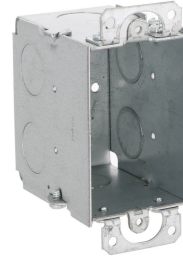

3 in. x 2 in. Switch Box, Gangable, 2-3/4 in. Deep, Eight 1/2 in. KO's, Plaster Ears

By RACO
Catalog # [560](#)

3 in. x 2 in. Switch Box, Gangable, 2-3/4 in. Deep, Eight 1/2 in. KO's, Plaster Ears

Features

- 3 in. x 2 in., 2-3/4 in. deep
- Gangable switch boxes offer the option of constructing a box to hold two or more devices
- With proper fitting can be used for conduit, NMSC, armored, metal clad, flex cable
- Supplied with eight 1/2 in. knockouts
- Includes plaster ears for "cut-in" or "old work" applications
- 14 cu. in. capacity
- Acceptable for use in 2-hour fire rated walls

Specifications

Certified Listed	UL Listed
Buy American Compliant	No
EU RoHS Indicator	Contact Manufacturer

Configuration

Knockouts	1/2 in
Bracket Type	No Bracket
Number of Gang(s)	1-Gang
Gangable	Yes

Current

Power Distribution Features	Fire Rated
-----------------------------	------------

Dimensions

Cubic Capacity	14.0 cu.in
Depth	2.75 in
Actual Depth	2.75 in
Width	2.25 in
Weight	0.597 lb.
Height	4.219 in

General